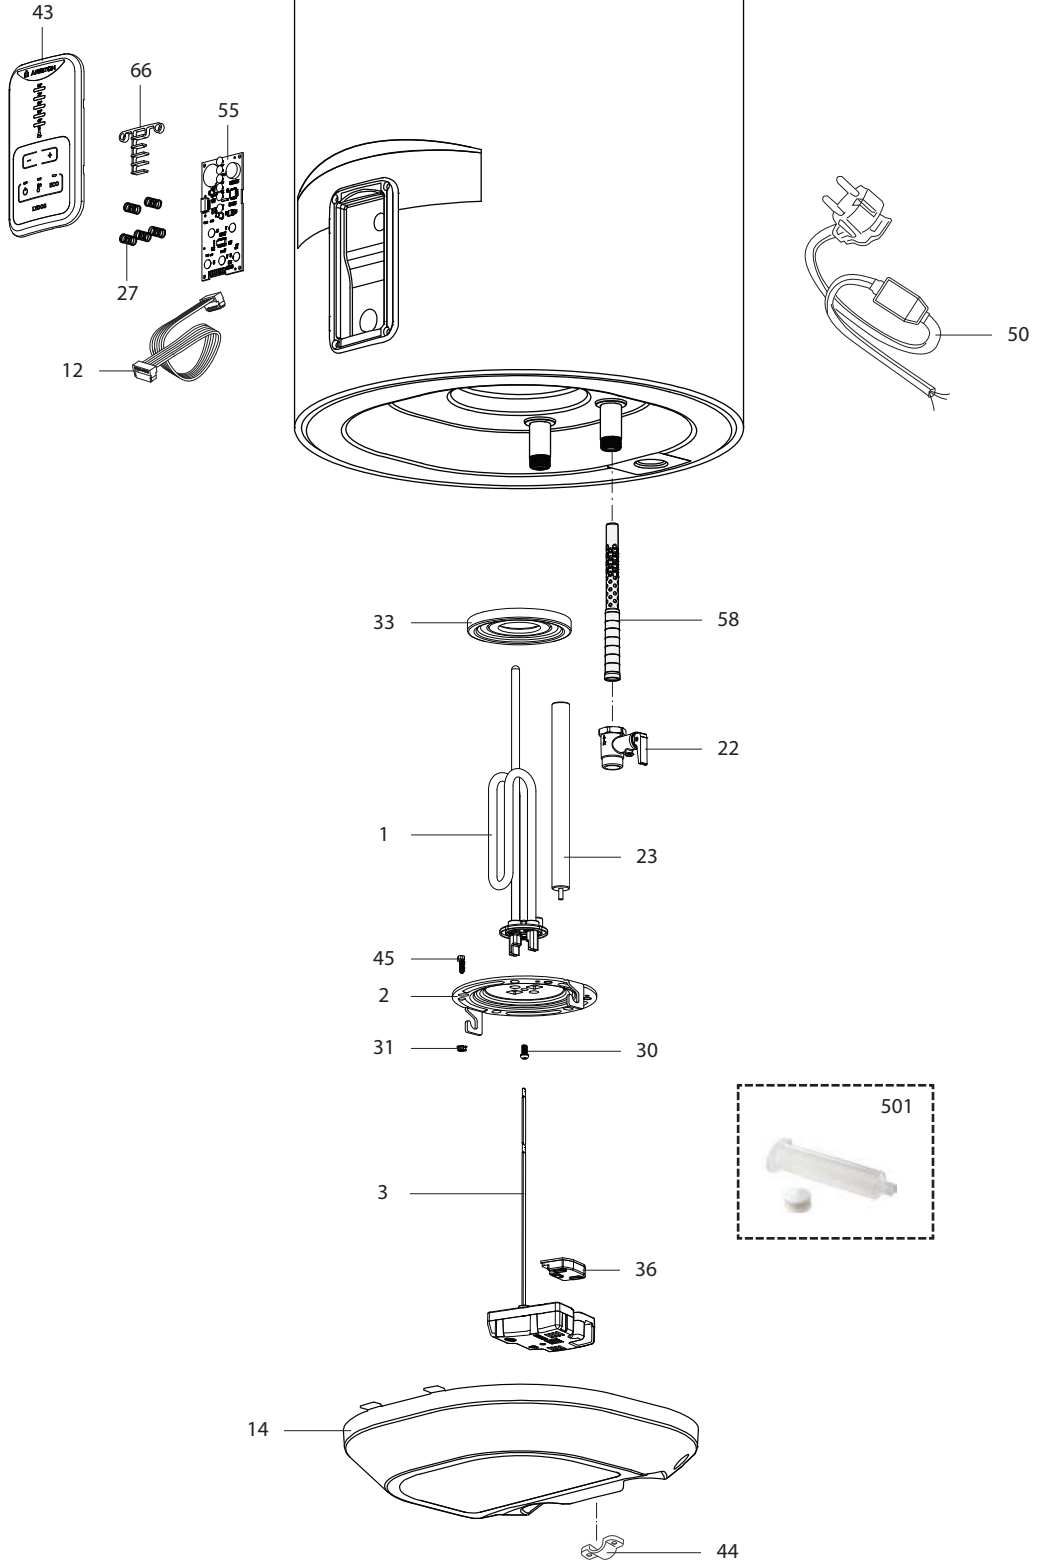

☉⇒	Description	Manf. Pt. N	Type	<div style="display: flex; justify-content: space-between; align-items: center;"> <div style="transform: rotate(-45deg); font-size: small;"> LYD. ECO ABS PW 50 LYD. ECO ABS PW 80 LYD. ECO ABS PW 100 </div> <div style="border: 1px solid black; padding: 2px;"> 31 </div> </div>																		From	to
				1	2	3	4	5	6	7	8	9	10	11	12	13	14	15	16	17	18		
0001	HEATING ELEMENT 2500W 220-240V	6501100200		●	●	●														04/25			
	HEATING ELEMENT 2500W 220-240V	65112788		●	●	●															03/25		
0002	FLANGE (5 HOLES)	65118098		●	●	●																	
0003	ELECTRONIC THERMOSTAT	65116559		●	●	●																	
0012	WIRING (CONTROL BOARD)	65118085		●	●	●																	
0014	PLASTIC COVER	65117999		●	●	●																	
0022	SAFETY VALVE WITH LEVER (1/2" 8,5 BAR)	571730		●	●	●																	
0023	ANODE D:25,5 L:230 M5-M8	993014-01		●	●	●															03/25		
	ANODE D:25,5 L:230 M6-M5-M8	6501062700		●	●	●														04/25			
0027	SPRING	65117996		●	●	●																	
0030	SCREW M6X12	993000		●	●	●																	
0031	NUT M6	994140		●	●	●																	
0033	FLANGE GASKET	65111788		●	●	●																	
0036	TFLEX BOARD	65116753		●	●	●																	
0043	CONTROL PANEL	65118096		●	●	●																	
0044	CABLE CLAMP	65121205		●	●	●																	
0045	SCREW M6X20	65151225-FA		●	●	●																	
0050	POWER CABLE WITH ELCB (16A 1,0m)	65150965		●	●	●																	
0055	CONTROL BOARD	6501146000		●	●	●														08/25			
	CONTROL BOARD	65118097		●	●	●															04/24		
	CONTROL BOARD	6500696100		●	●	●														05/24	07/25		
0058	BAFFLE (1/2" H=70)	65117462		●	●	●																	
0066	LIGHT SEPARATOR	65117997		●	●	●																	
0500	ACCESSORIES																						
0501	THERMOCONDUCTIVE PASTE	65118088		●	●	●																	